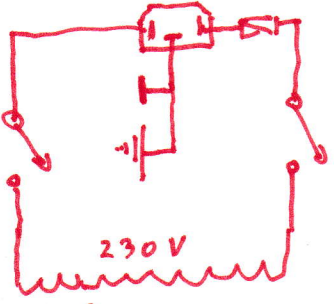

Harley Benton Mighty-5 TK

Ben C vmmv1A

Drawn : VDV  
Date : 2011-04-28