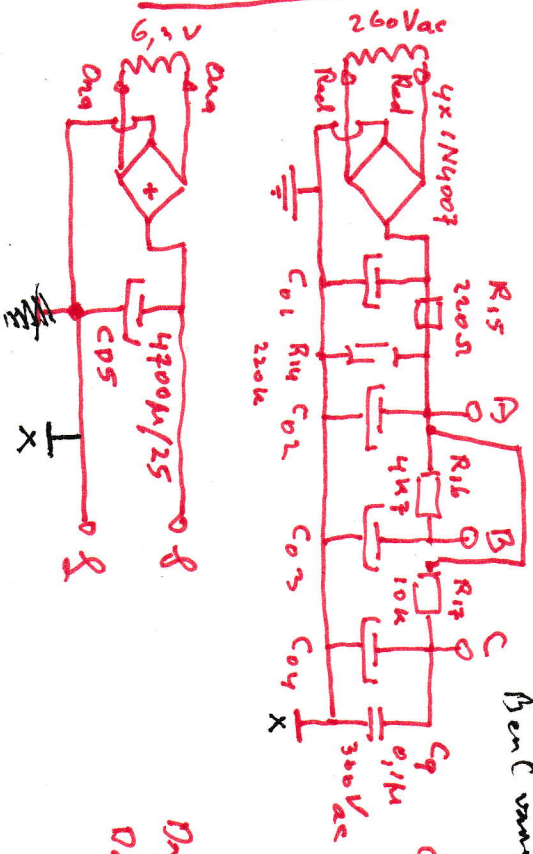

Harley Benton Mighty-5 TK

Ben C vmmv1A

Drawn : VDV  
Date : 2011-04-28