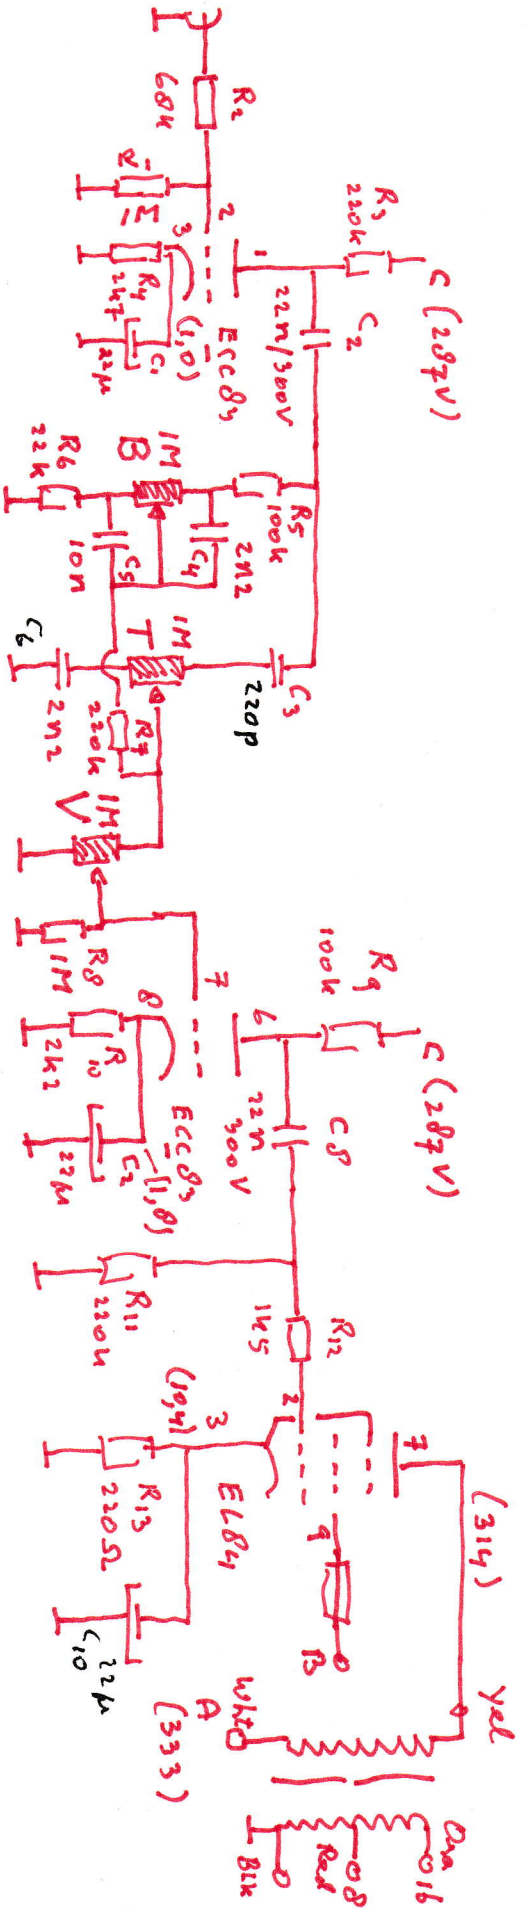

Harley Benton Mighty-5 TK

Ben C vmmv1A

Drawn : VDV  
Date : 2011-04-28